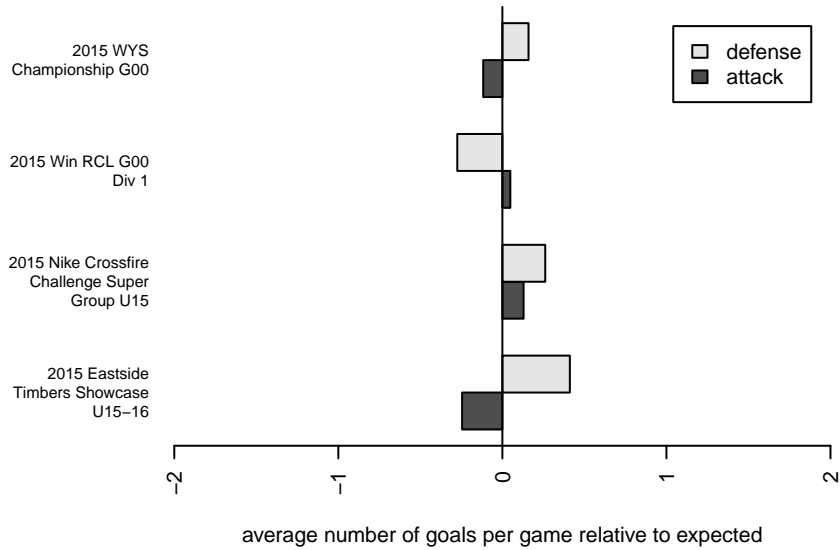

Seattle United Copa G00

Seattle United Premier
 Seattle, WA
 G00 total strength=1676
 attack=22.8 defense=19.06
 fall league = Win RCL G00 Div 1

alt names used:
 SEATTLE UNITED G00 COPA (WA)
 Seattle United G00 Copa A
 Seattle United G00 Copa A
 Seattle United G00 Copa A

Venues played:
 2015 Nike Crossfire Challenge Super Group U'
 2015 Eastside Timbers Showcase U15-16
 2015 Win RCL G00 Div 1
 2015 WYS Championship G00

Seattle United Copa G00
 Dots are actual minus expected GF (blue circles) and GA (red triangles).
 Blue line is smoothed change in attack strength. Red is smoothed change in defense strength.

**attack and defense variance (black dot)
relative to other teams
and top 10 in region**

**attack and defense rating
relative to others at age
and all opponents in last 13 months**

Performance relative to 13 month average