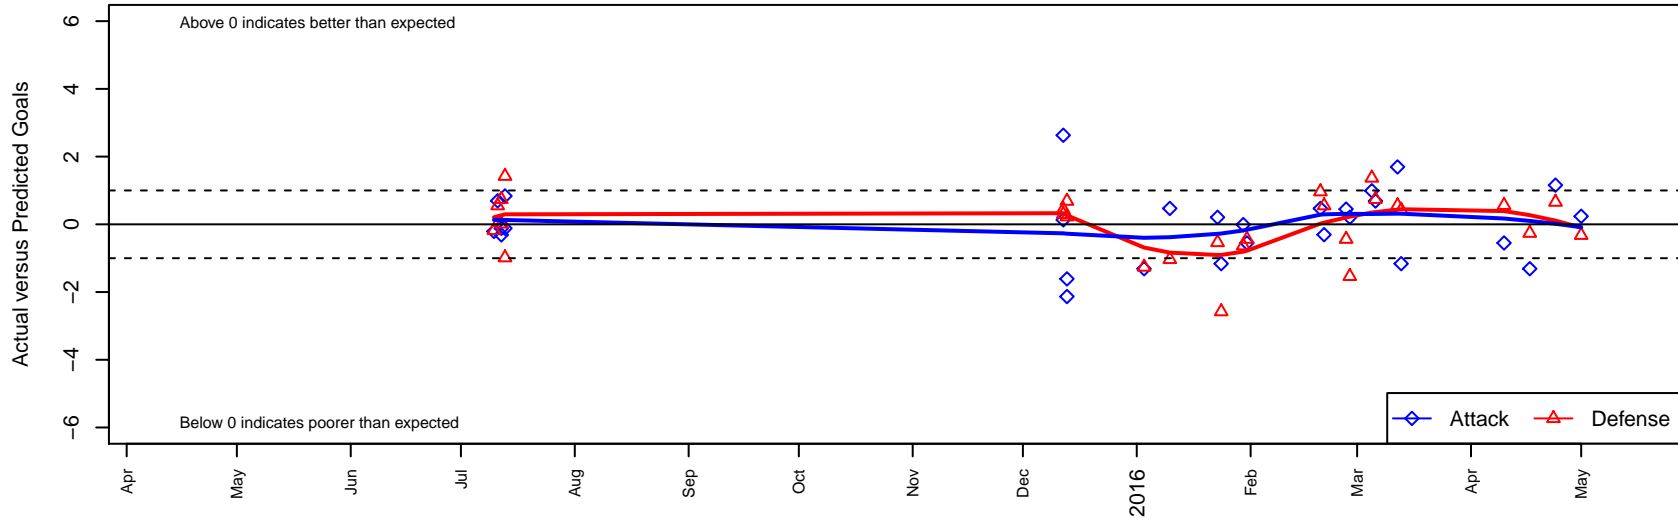

Seattle United Copa G00

Seattle United Premier
 Seattle, WA
 G00 total strength=1676
 attack=22.8 defense=19.06
 fall league = Win RCL G00 Div 1

alt names used:
 SEATTLE UNITED G00 COPA (WA)
 Seattle United G00 Copa A
 Seattle United G00 Copa A
 Seattle United G00 Copa A

Venues played:
 2015 Nike Crossfire Challenge Super Group U'
 2015 Eastside Timbers Showcase U15-16
 2015 Win RCL G00 Div 1
 2015 WYS Championship G00

Seattle United Copa G00
 Dots are actual minus expected GF (blue circles) and GA (red triangles).
 Blue line is smoothed change in attack strength. Red is smoothed change in defense strength.

**attack and defense variance (black dot)
relative to other teams
and top 10 in region**

**attack and defense rating
relative to others at age
and all opponents in last 13 months**

Performance relative to 13 month average