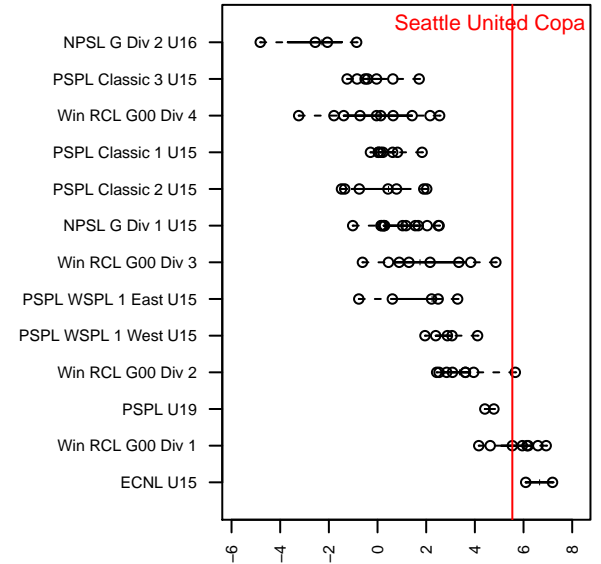

Seattle United Copa G00

Seattle United Premier
 Seattle, WA
 G00 total strength=1676
 attack=22.8 defense=19.06
 fall league = Win RCL G00 Div 1

alt names used:
 SEATTLE UNITED G00 COPA (WA)
 Seattle United G00 Copa A
 Seattle United G00 Copa A
 Seattle United G00 Copa A

Venues played:
 2015 Nike Crossfire Challenge Super Group U'
 2015 Eastside Timbers Showcase U15-16
 2015 Win RCL G00 Div 1
 2015 WYS Championship G00

Seattle United Copa G00
 Dots are actual minus expected GF (blue circles) and GA (red triangles).
 Blue line is smoothed change in attack strength. Red is smoothed change in defense strength.

**attack and defense variance (black dot)
relative to other teams
and top 10 in region**

**attack and defense rating
relative to others at age
and all opponents in last 13 months**

Performance relative to 13 month average