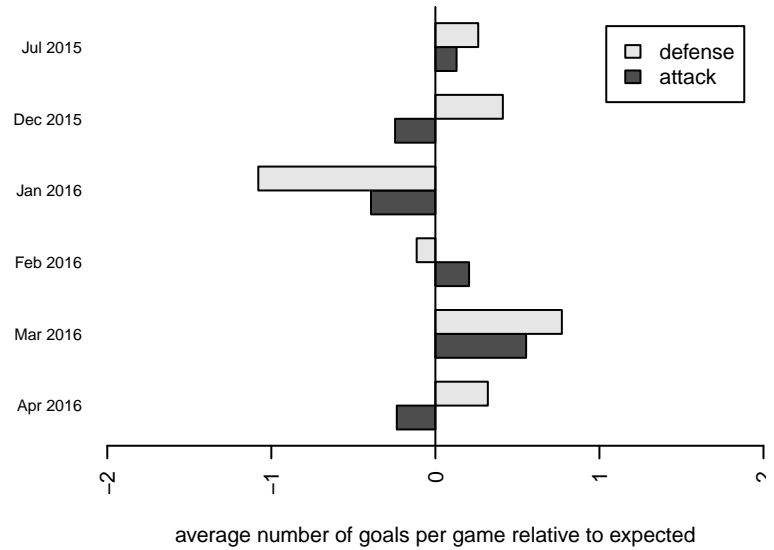

Performance relative to 13 month average